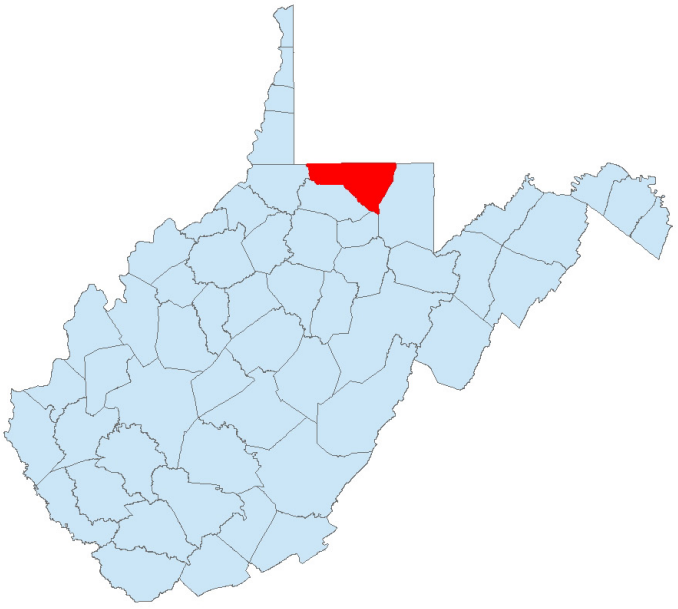

REGIONAL ECONOMIC DEVELOPMENT - MONONGALIA COUNTY, WEST VIRGINIA

SPOT Satellite Image

P E N N S Y L V A N I A

GREENE COUNTY

FAYETTE COUNTY

WETZEL COUNTY

MARION COUNTY

PRESTON COUNTY

TAYLOR COUNTY

 WV GIS Technical Center
Dept of Geology and Geography
West Virginia University
wvgis.wvu.edu

The imagery was ortho-corrected using ground control points selected from USGS 7.5' topo maps and USGS Digital Elevation Models (DEMs) to eliminate distortions due to the relief.