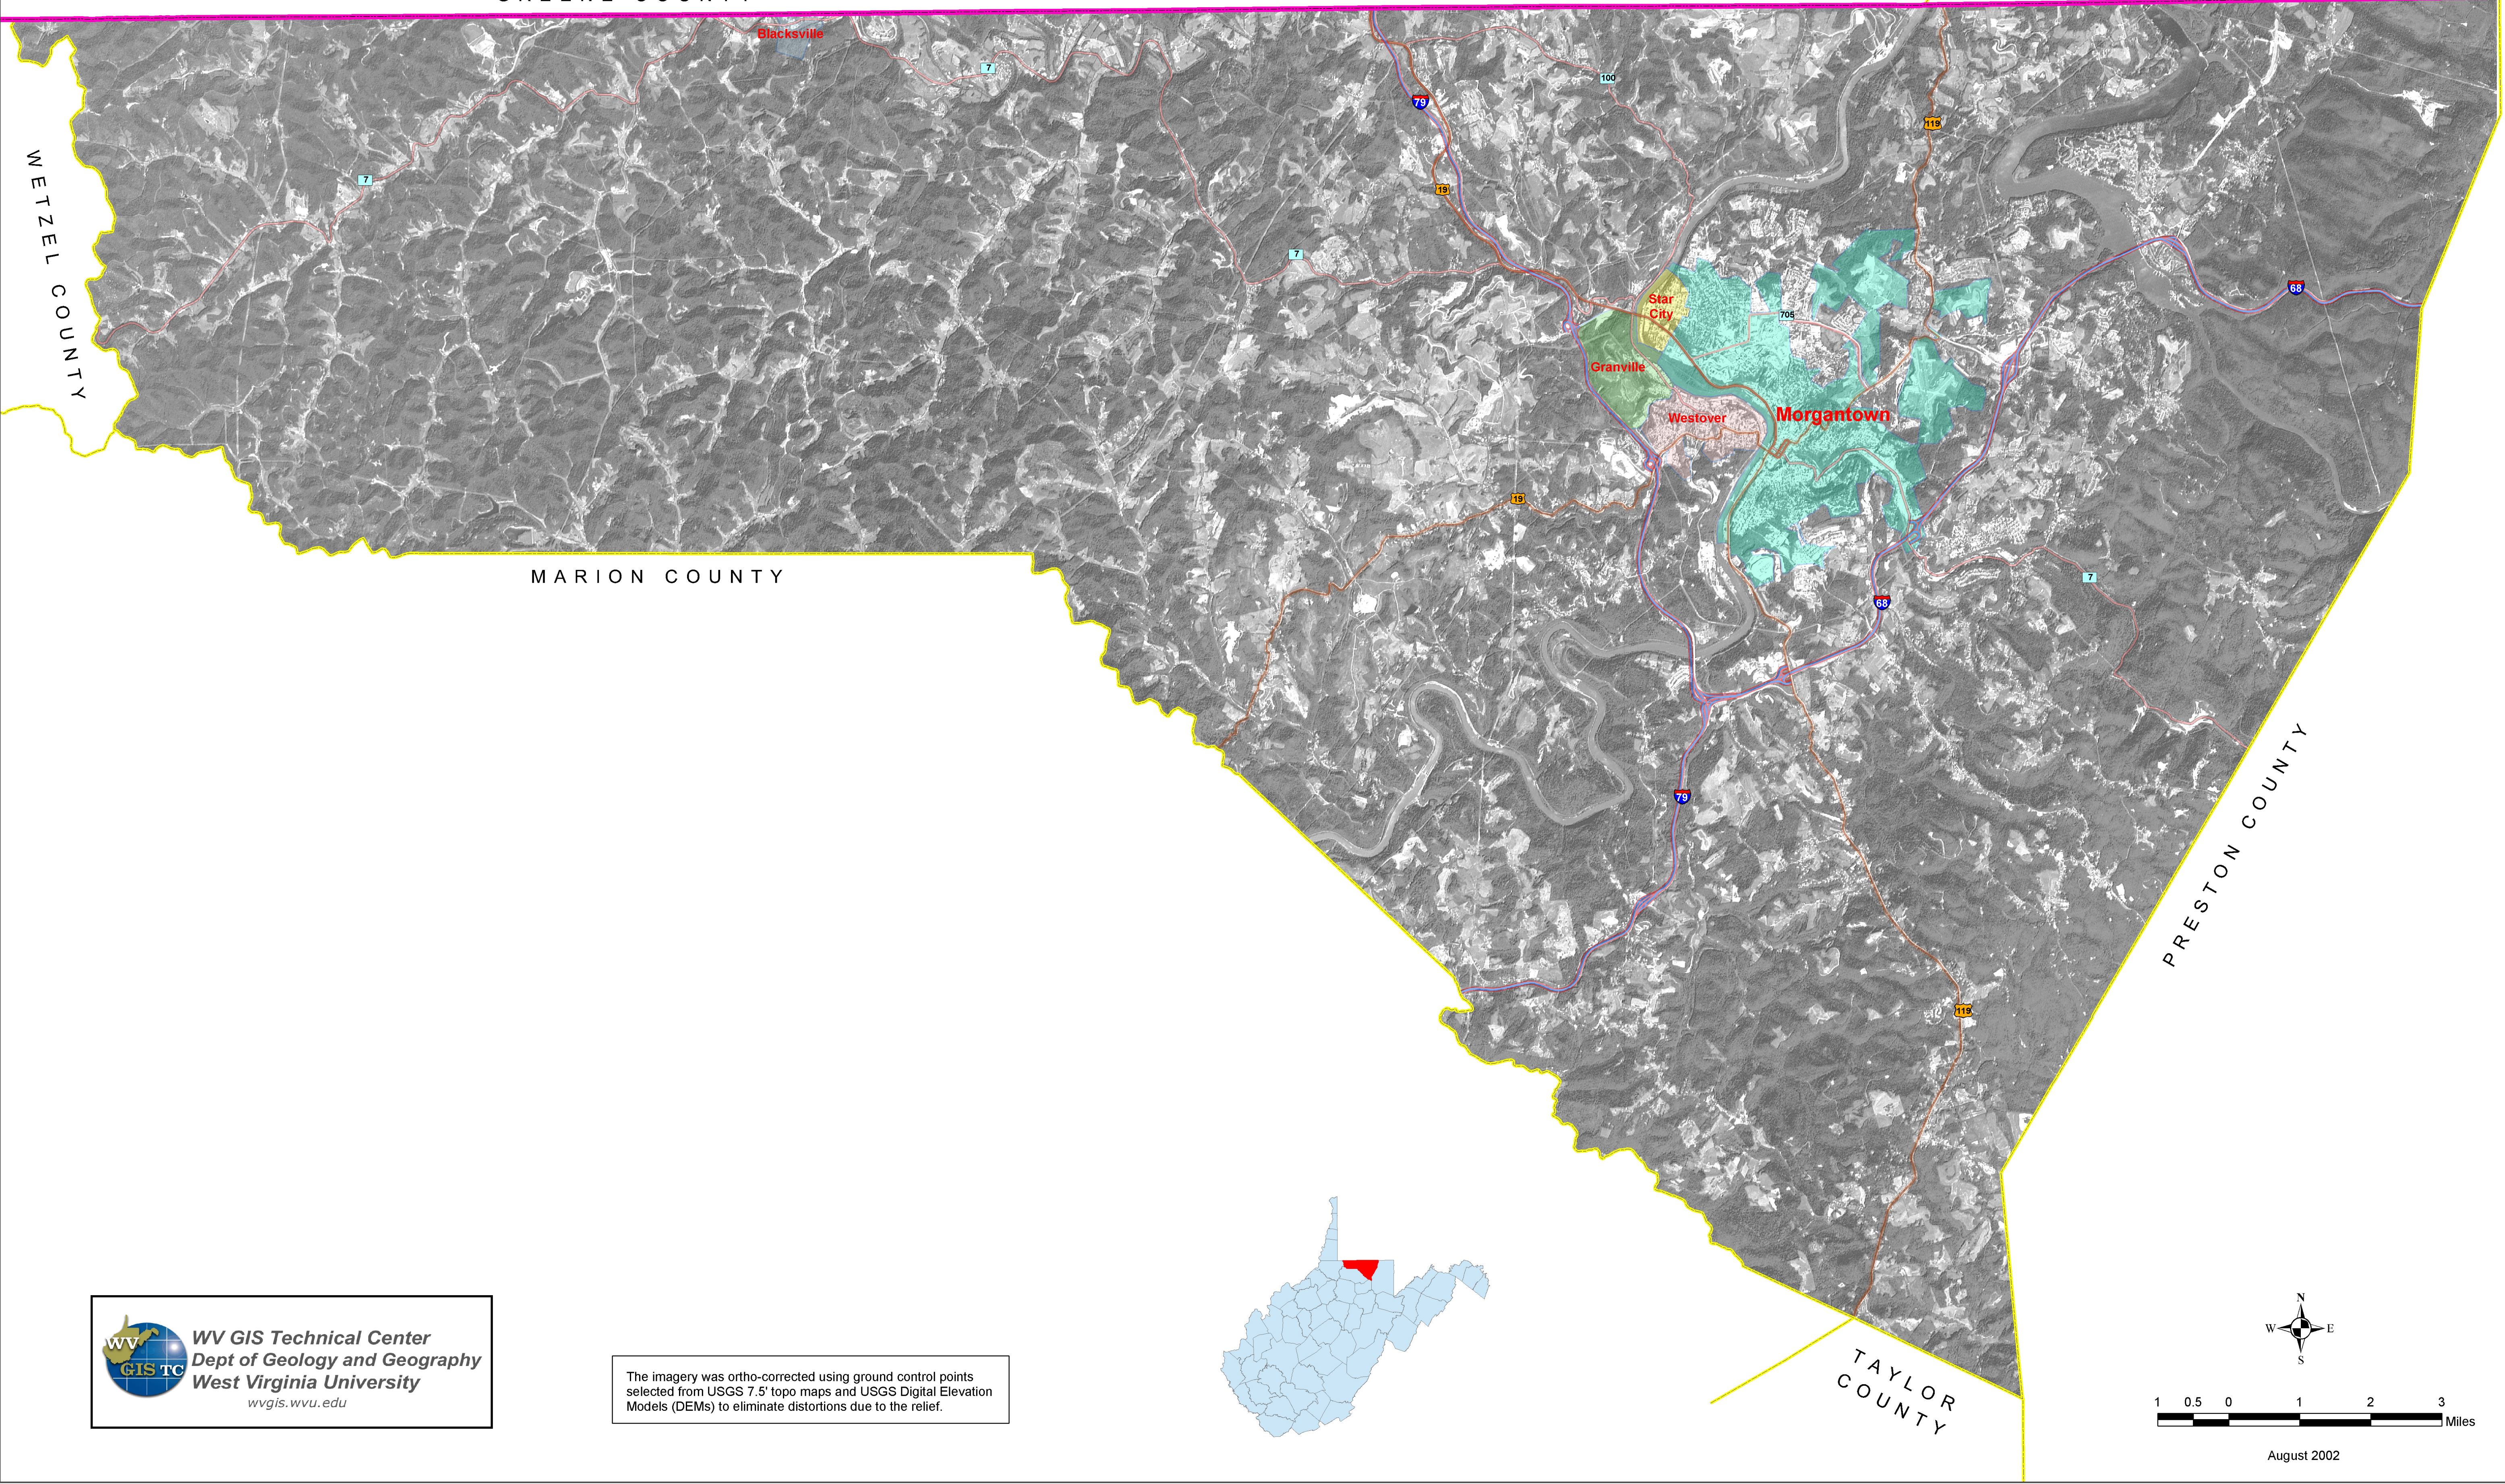

REGIONAL ECONOMIC DEVELOPMENT - MONONGALIA COUNTY, WEST VIRGINIA

SPOT Satellite Image

P E N N S Y L V A N I A

GREENE COUNTY

FAYETTE COUNTY

WETZEL COUNTY

MARION COUNTY

PRESTON COUNTY

TAYLOR COUNTY

 WV GIS Technical Center
Dept of Geology and Geography
West Virginia University
wvgis.wvu.edu

The imagery was ortho-corrected using ground control points selected from USGS 7.5' topo maps and USGS Digital Elevation Models (DEMs) to eliminate distortions due to the relief.