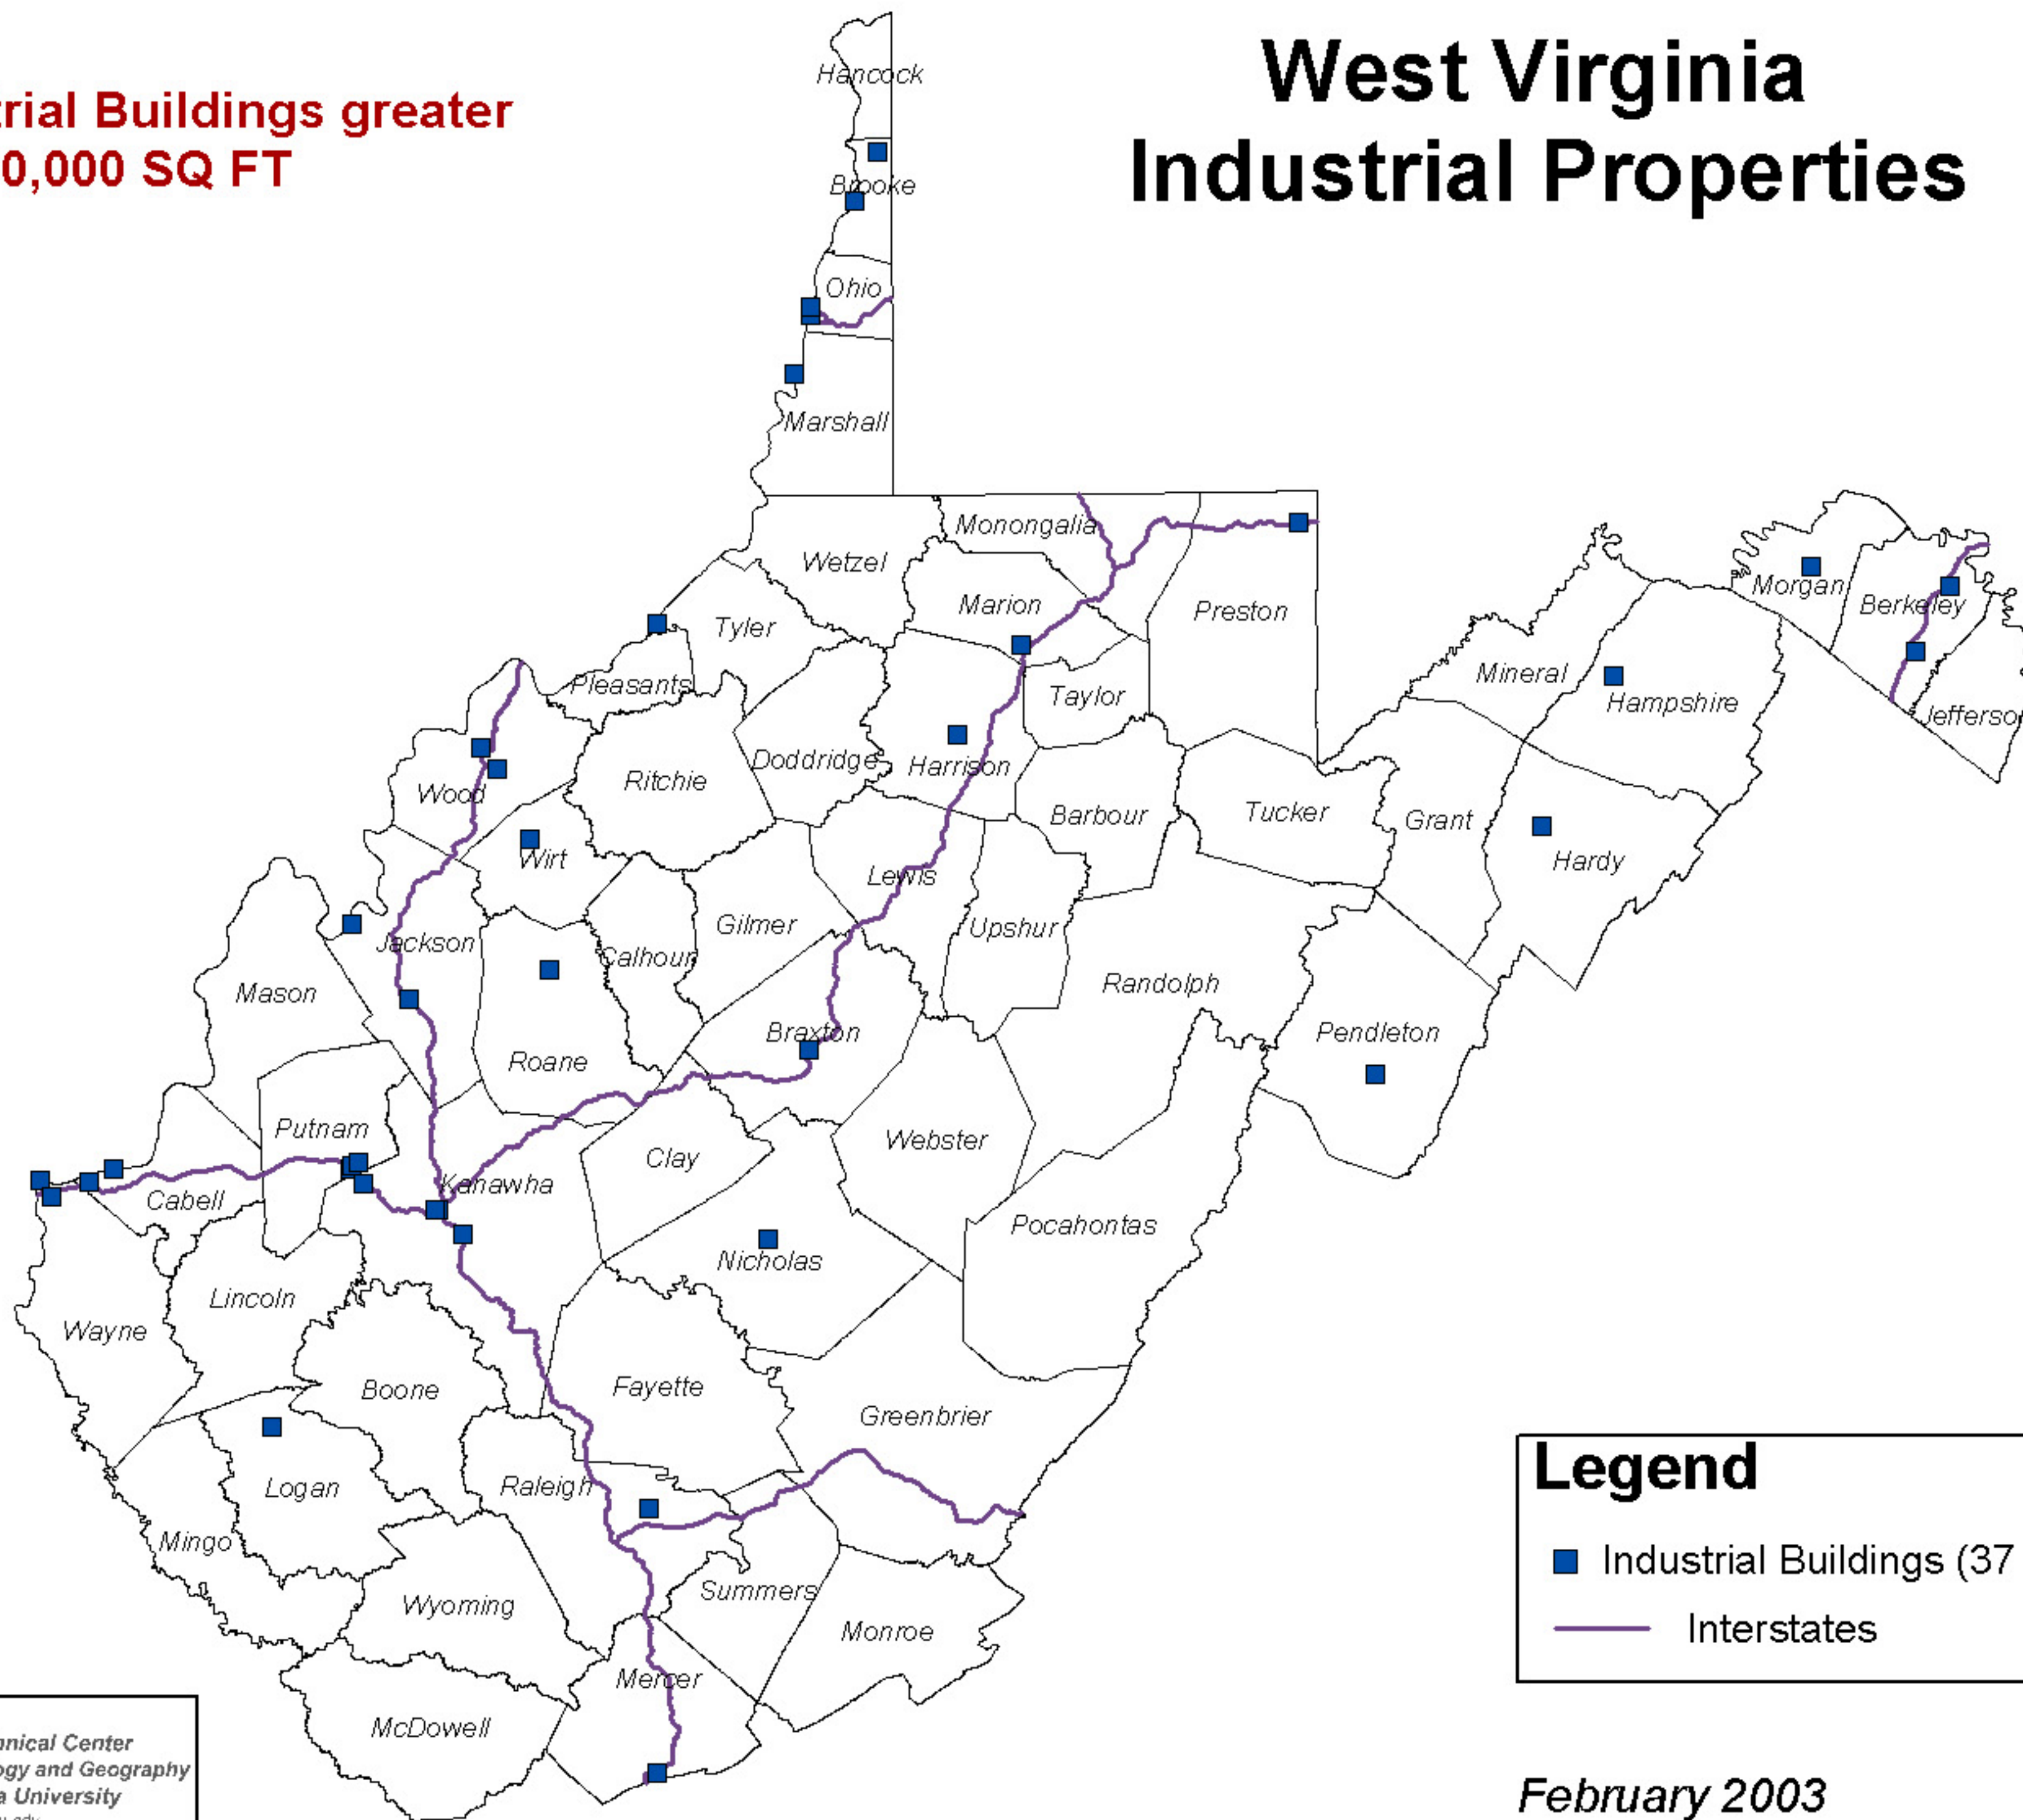

Industrial Buildings greater than 50,000 SQ FT

West Virginia Industrial Properties

Legend

- Industrial Buildings (37 of 83)
- Interstates