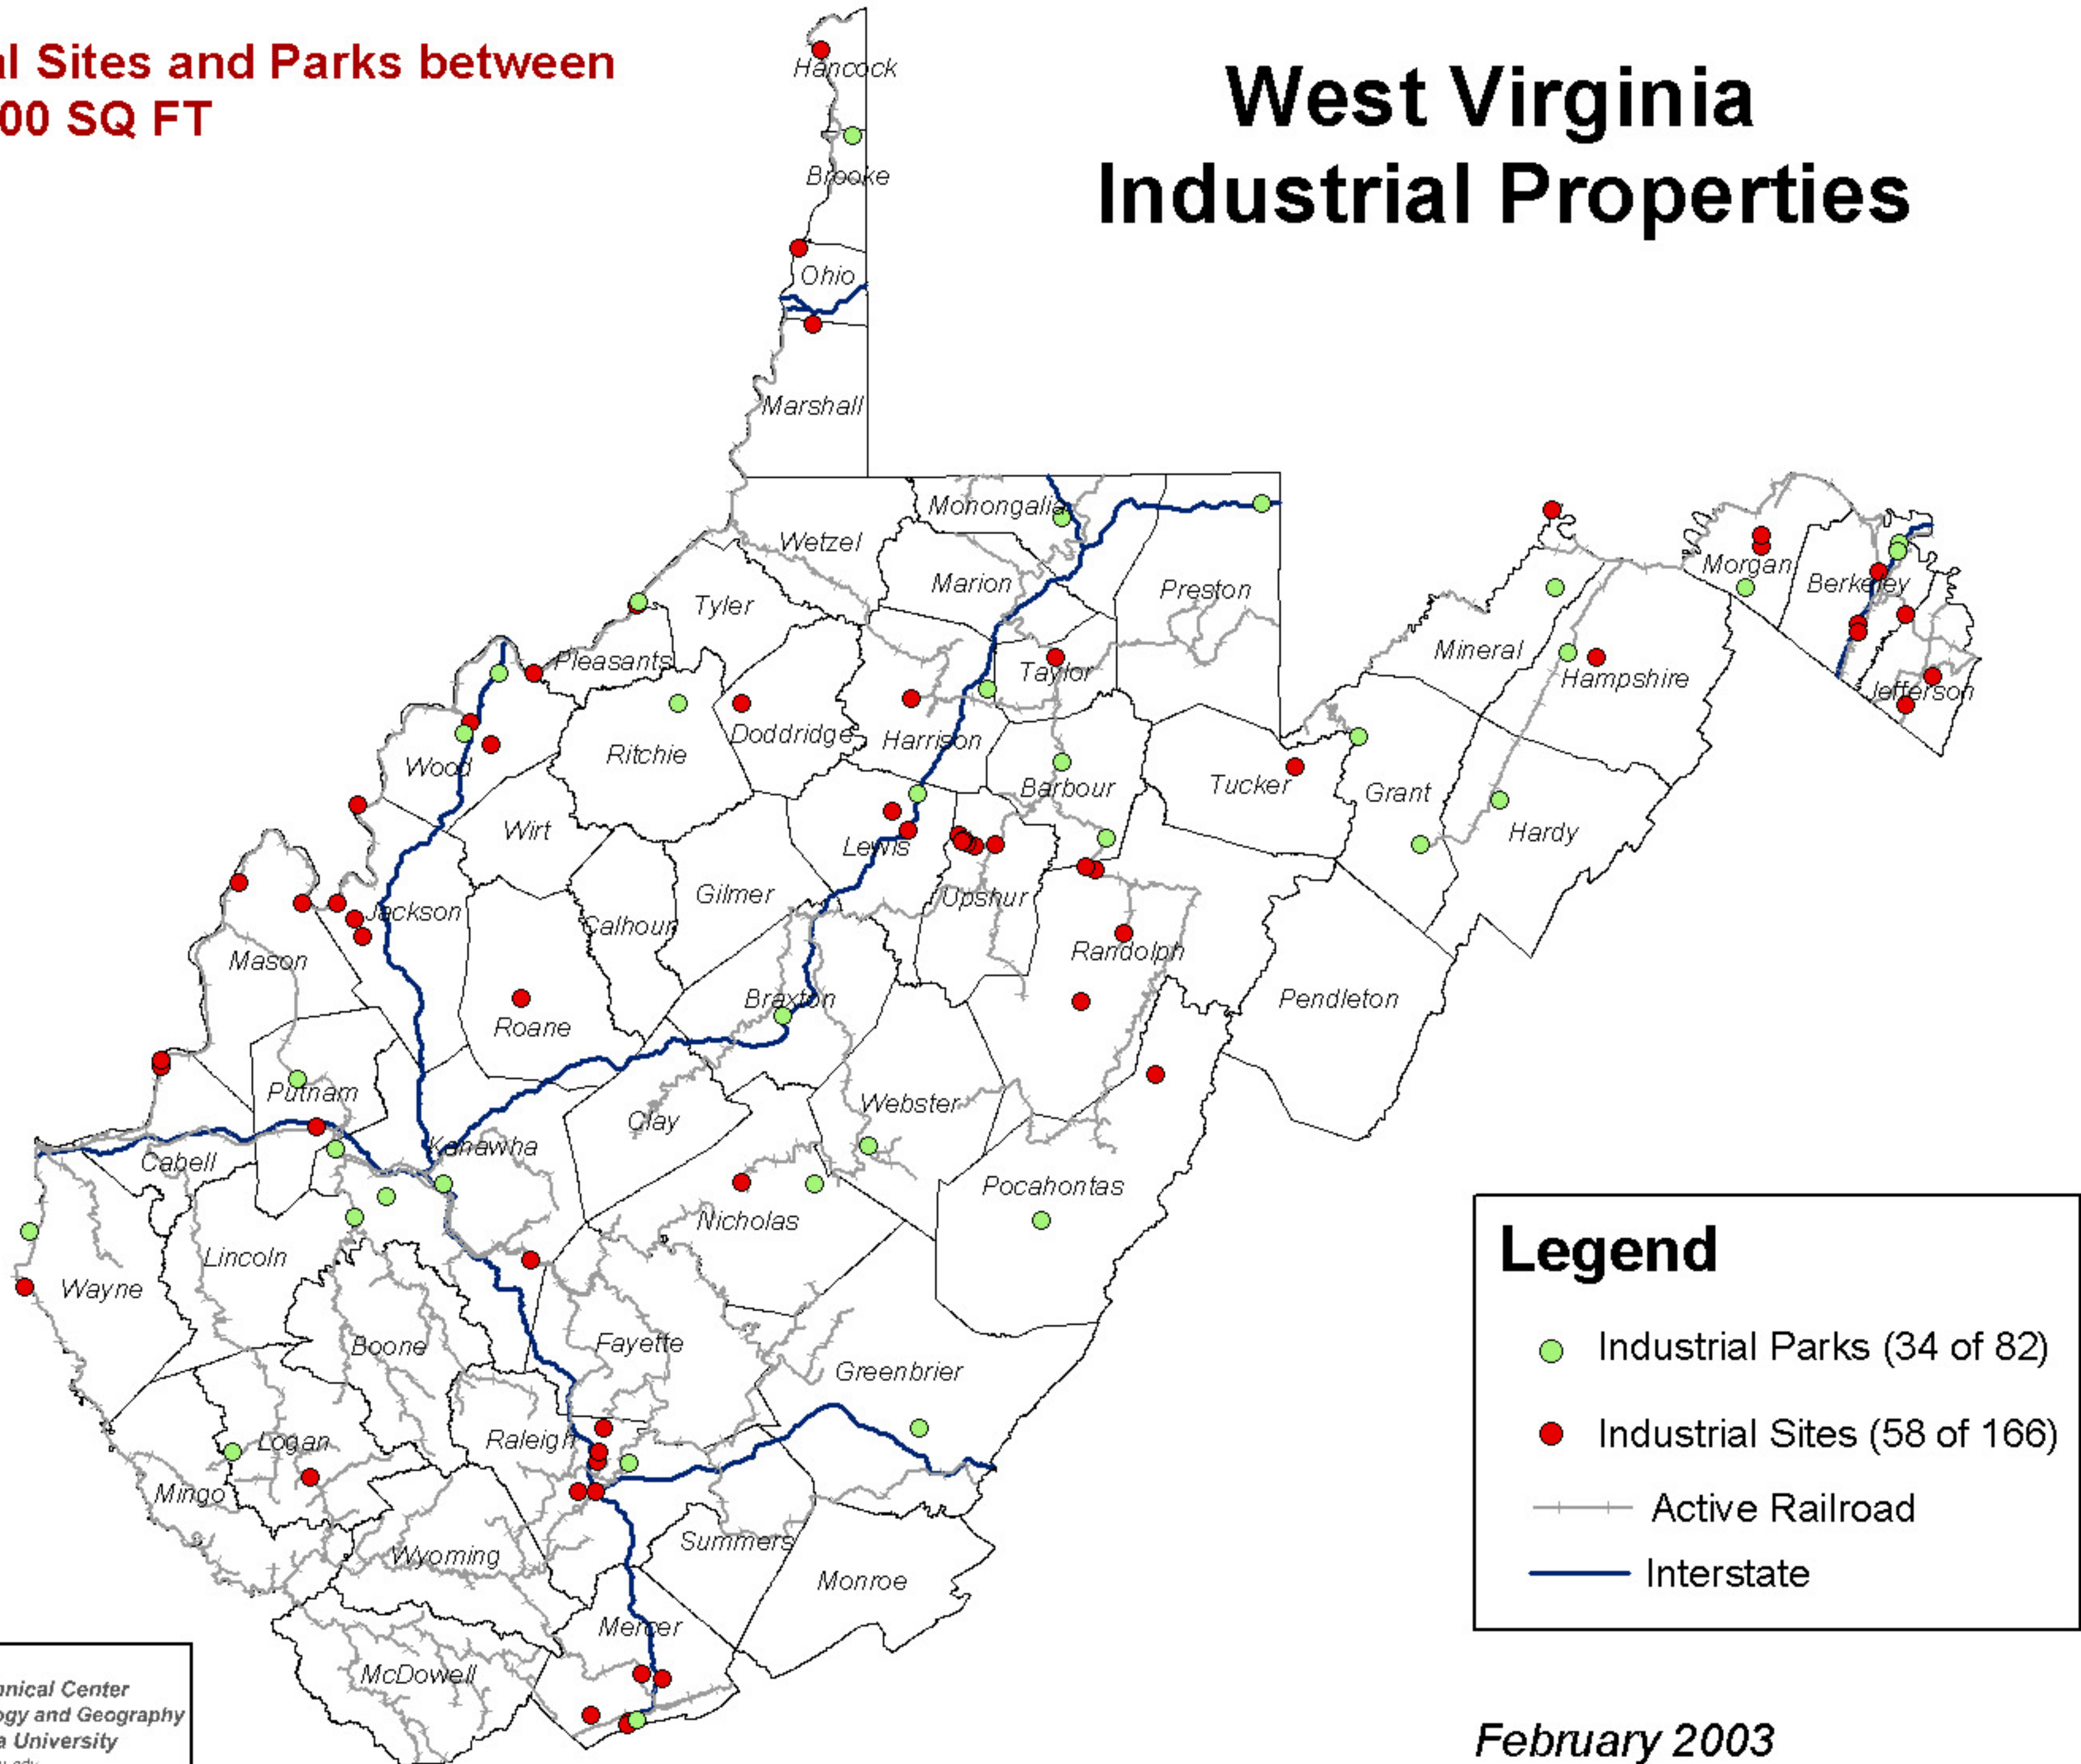

Industrial Sites and Parks between 50 and 200 SQ FT

West Virginia Industrial Properties

Legend

- Industrial Parks (34 of 82)
- Industrial Sites (58 of 166)
- Active Railroad
- Interstate