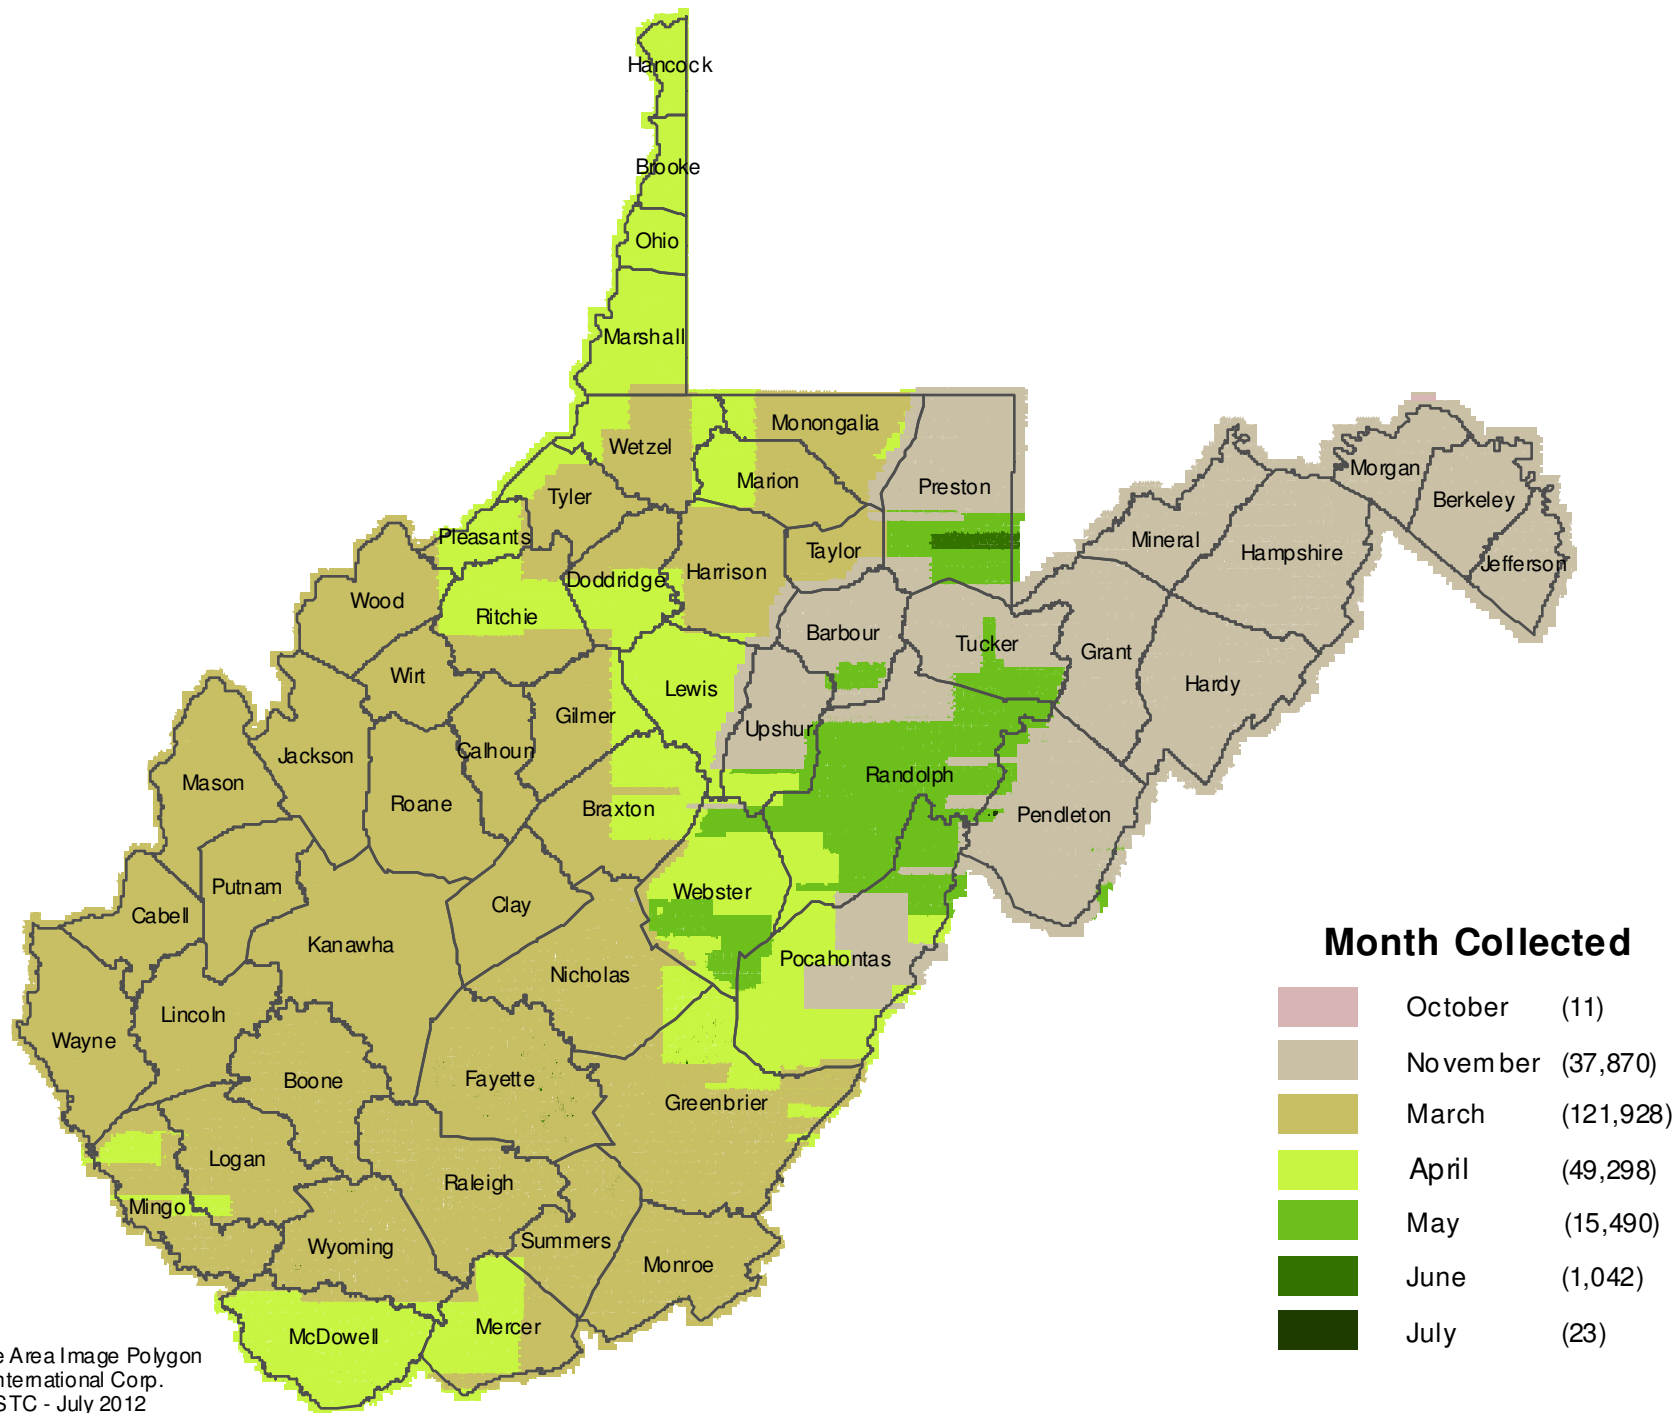

2010-2011 Pictometry Community (12 inch) Orthophotos

Data: COR Coverage Area Image Polygon
Source: Pictometry International Corp.
Map Created: WVGISTC - July 2012