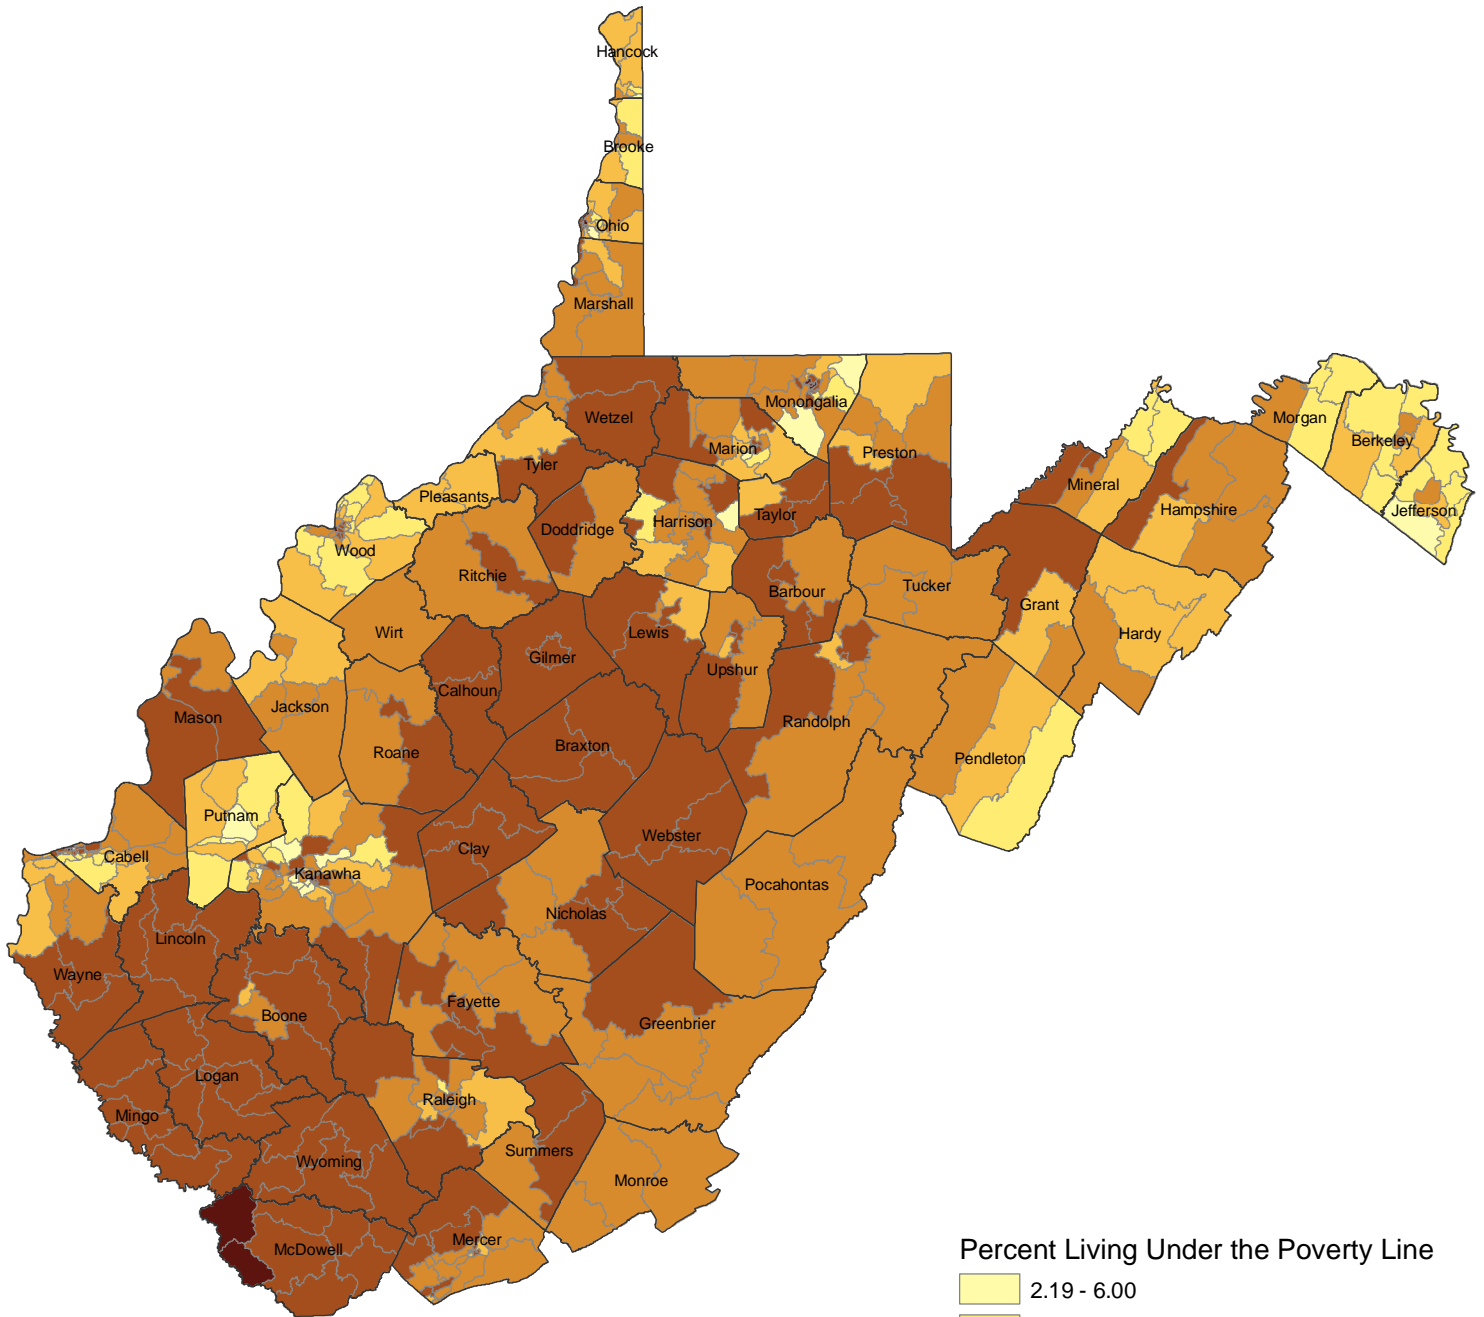

Poverty Rate of West Virginia by Census Tract

Source: United States Census 2000
Map Created at WVGIS Tech Center in June 2007

0 50 Miles