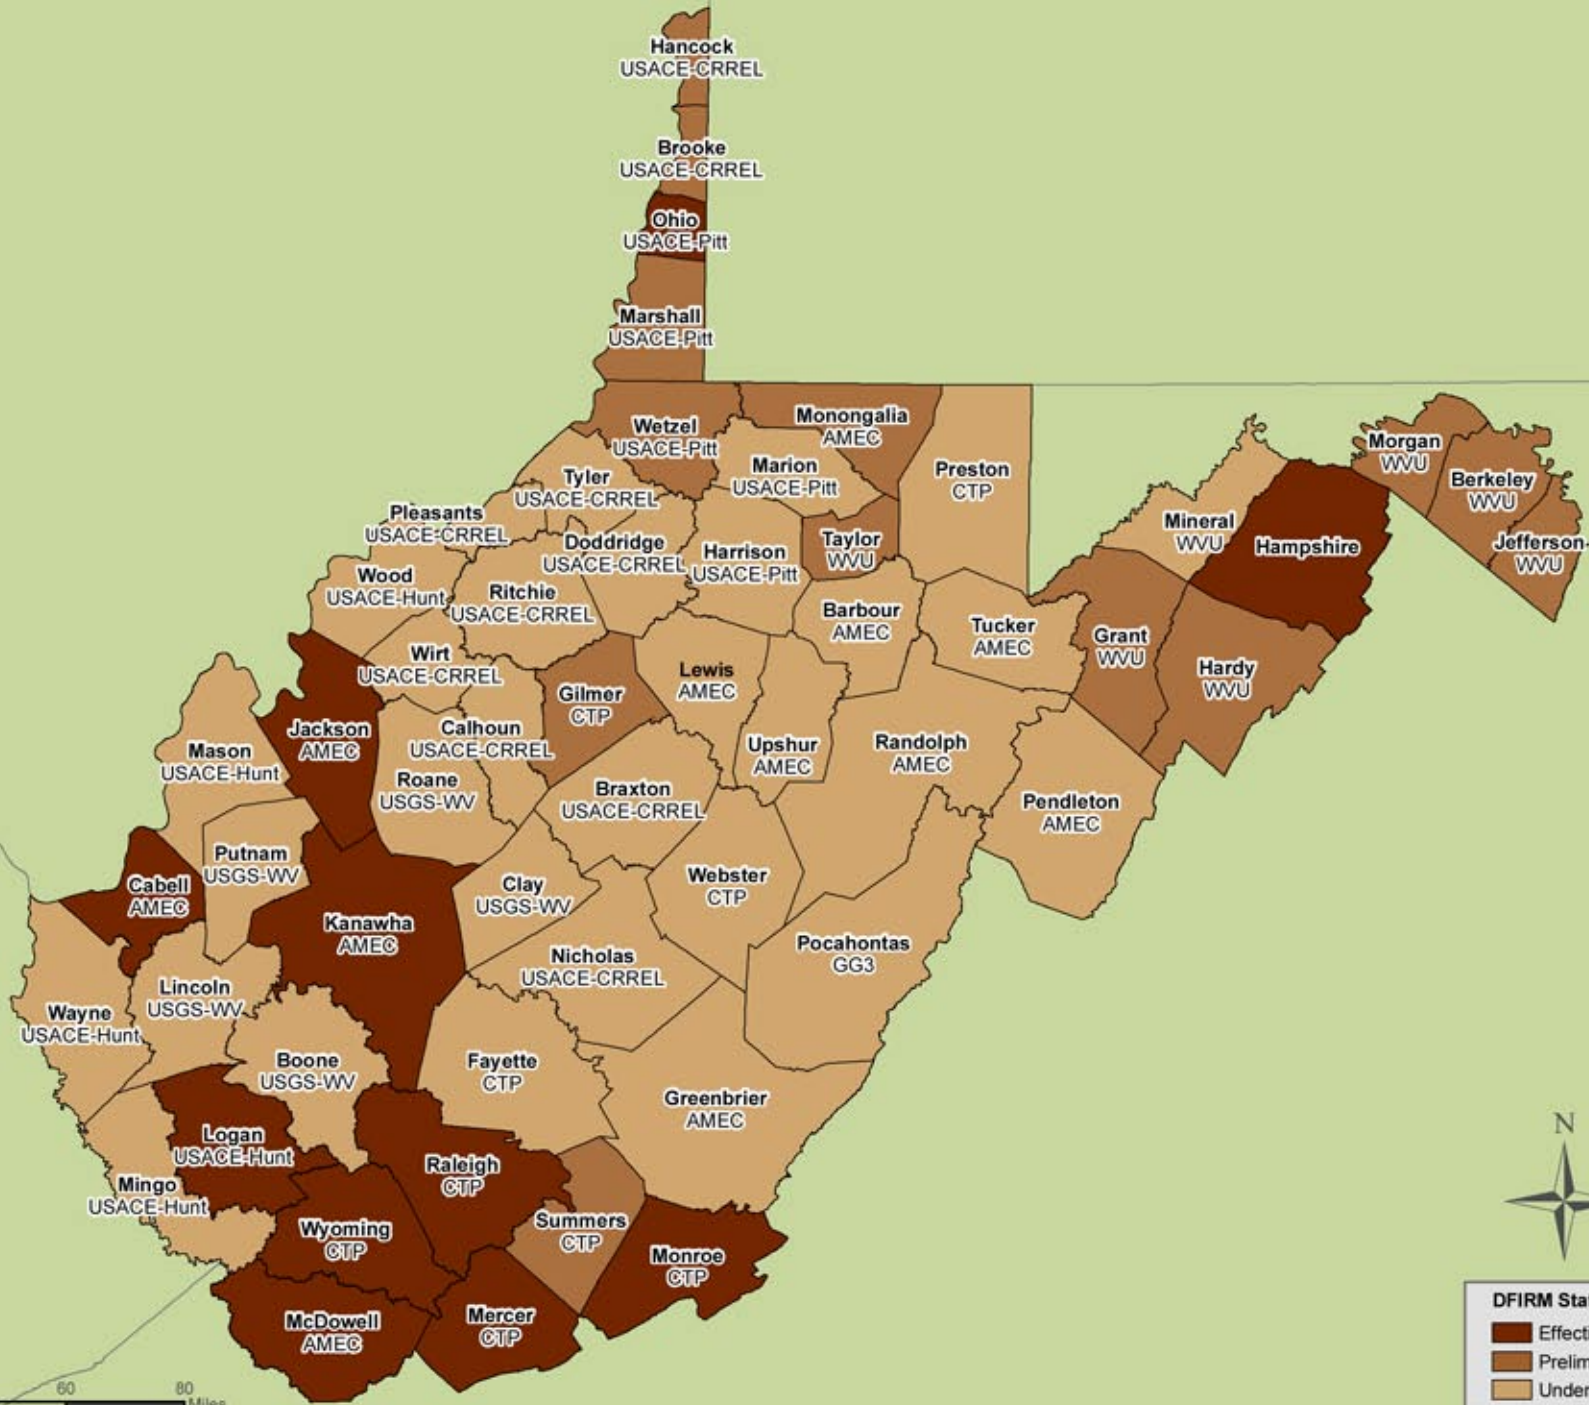

# FEMA Region III West Virginia DFIRM Status

As of March 6, 2009

DFIRM Status	
<span style="display:inline-block; width:15px; height:15px; background-color:darkbrown;"></span>	Effective
<span style="display:inline-block; width:15px; height:15px; background-color:mediumbrown;"></span>	Preliminary
<span style="display:inline-block; width:15px; height:15px; background-color:lightbrown;"></span>	Underway